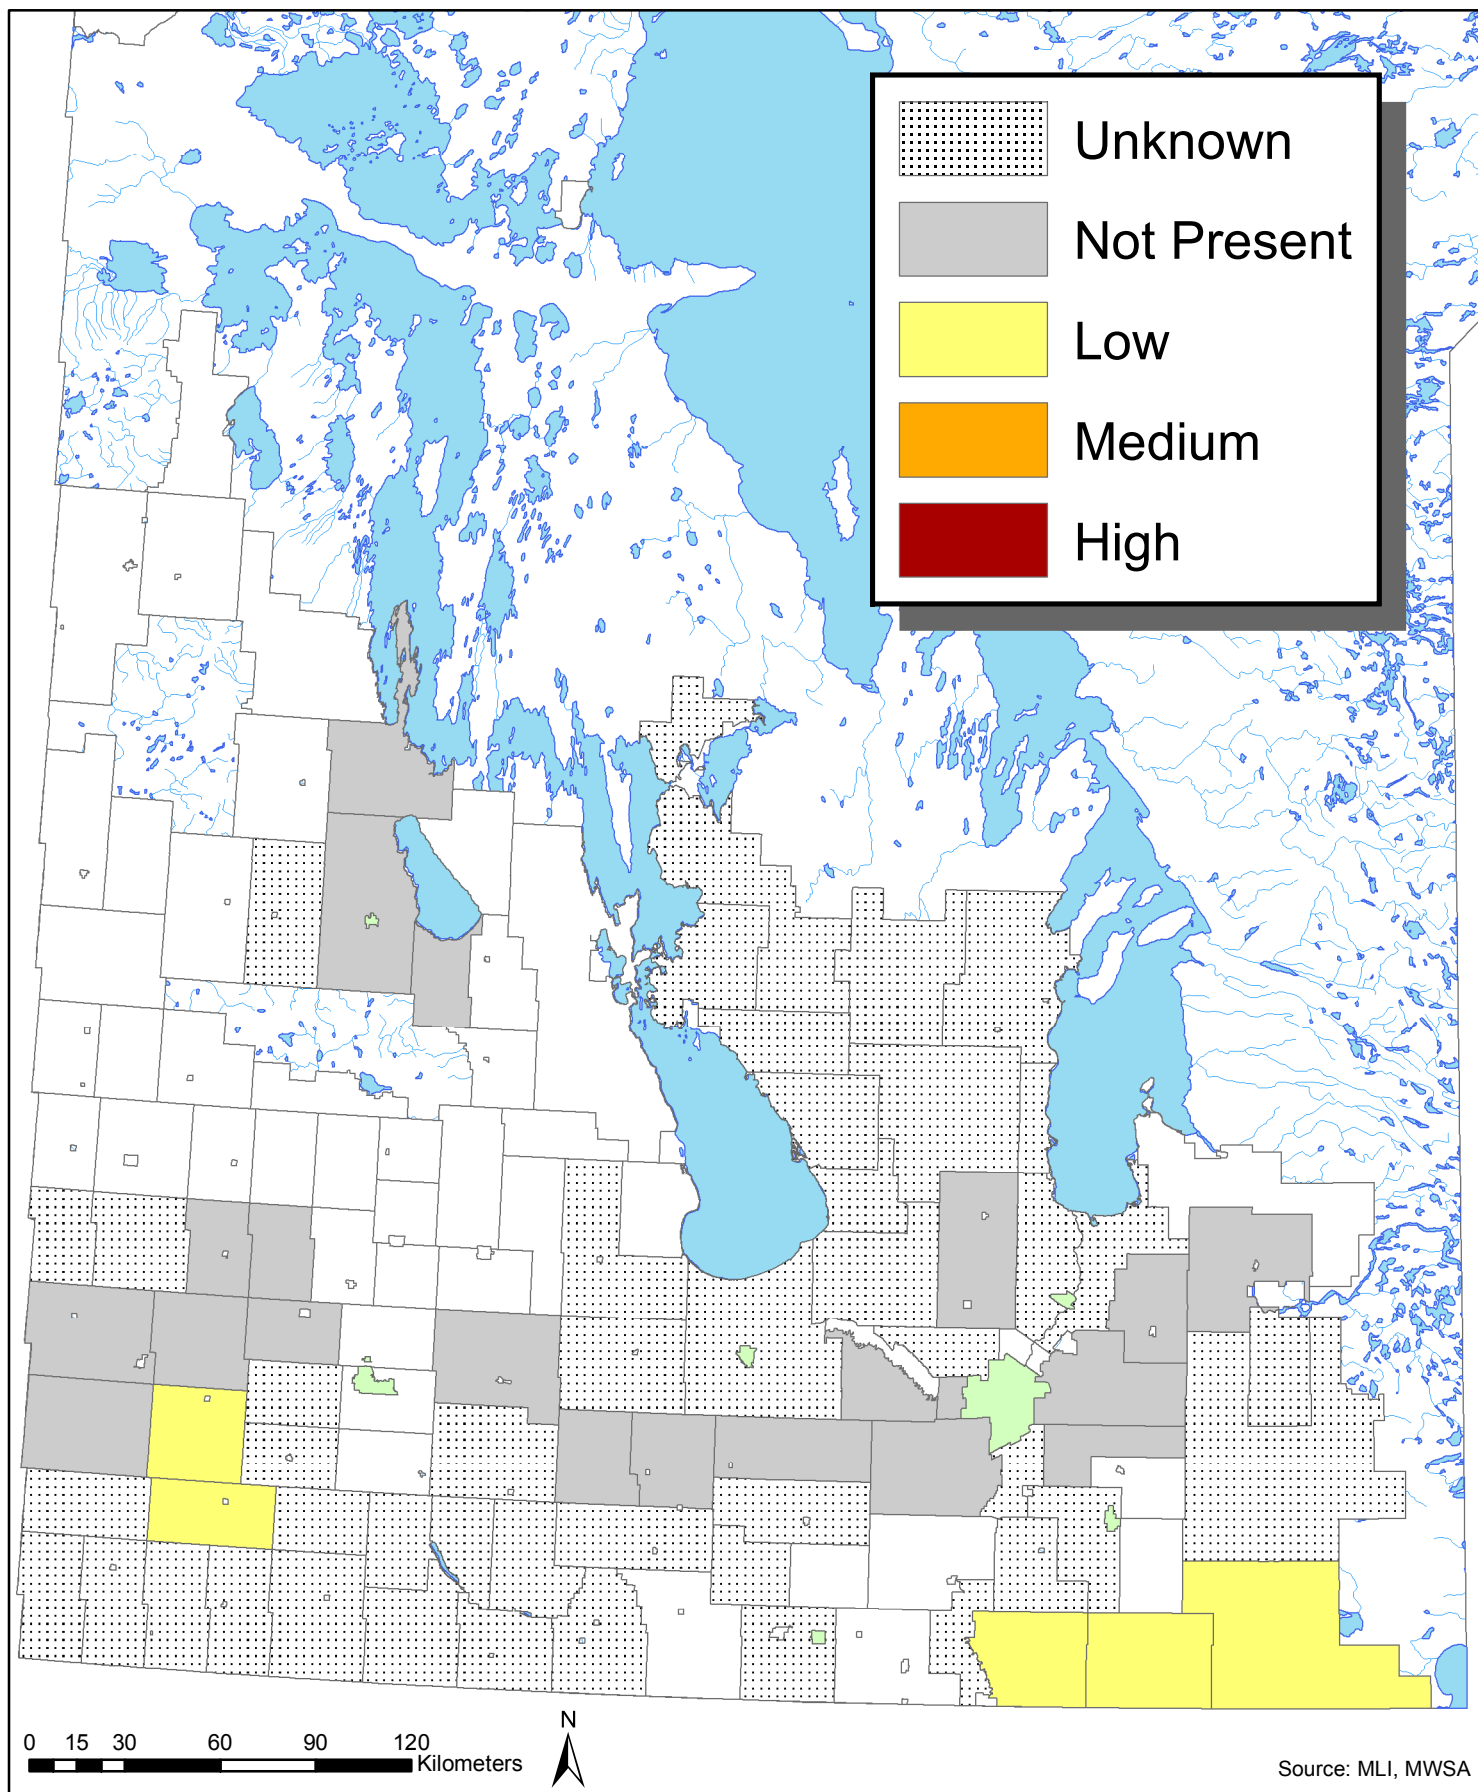

# Bouncing Bet (*Saponaria officinalis*) Infestation in Manitoba Municipalities in 2010

Source: MLI, MWSA

Invasive Species Council of Manitoba  
[www.invasivespeciesmanitoba.com](http://www.invasivespeciesmanitoba.com)  
(204) 232-6021